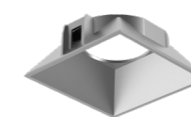

Versa

LED DOWNLIGHT | ADJUSTABLE DOUBLE AND TRIPLE FRAME

Product information

LED Power	2 x 11W / 3 x 11W
System Power	2 x 13W / 3 x 13W
CRI	>90Ra
CCT	2700K / 3000K / 4000K
System Lumen (double)	1550lm / 1600lm / 1700lm
System Lumen (triple)	2325lm / 2400lm / 2550lm
System Efficiency	up to 65lm / W
Certification	CE / ROHS

Dimensions

Accessory

Trimless

Primary

Primary Lens
Available for Ø68 downlight.

Primary Reflector
Available for Ø68 downlight.

Reflectors

Matt

Secondary Reflector (square adjustable)
Available for Ø68 downlight.