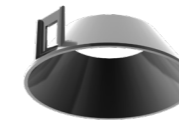

Black Chrome