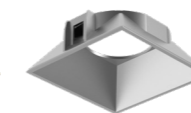

## Reflectors

Black

Black Chrome

Dark Specular

Gold

Matt

White

Secondary Reflector (square adjustable)  
Available for Ø100 downlight.