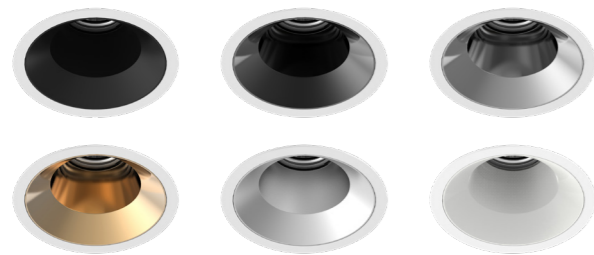

Versa LED DOWNLIGHT | FIXED

Product information

LED Power	18W
System Power	22W
CRI	>90Ra
CCT	2700K / 3000K / 4000K
System Lumen	1050lm / 1100lm / 1200lm
System Efficiency	up to 57lm / W
Certification	CE / ROHS

Dimensions

Accessory

Trim

Anti-glare ring

Anti-glare ring
Included

Primary Reflector

Primary Reflector
Available for Ø100 downlight.

Reflectors