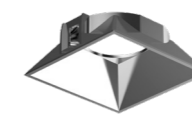

Dark Specular