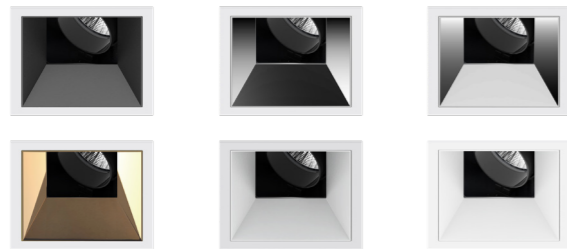

Versa

LED DOWNLIGHT | ADJUSTABLE

Product information

LED Power	18W
System Power	22W
CRI	>90Ra
CCT	2700K / 3000K / 4000K
System Lumen	1050lm / 1100lm / 1200lm
System Efficiency	up to 57lm / W
Certification	CE / ROHS

Dimensions

Accessory

Trim

Anti-glare ring

Anti-glare ring
Included

Primary Reflector

Primary Reflector
Available for Ø100 downlight.

Reflectors

Secondary Reflector (square adjustable)
Available for Ø100 downlight.