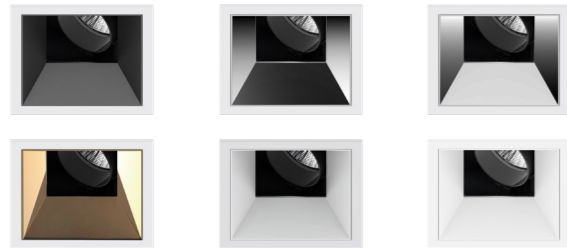

Versa

LED DOWNLIGHT | ADJUSTABLE

Product information

LED Power	11W
System Power	13W
CRI	>90Ra
CCT	2700K / 3000K / 4000K
System Lumen	775lm / 800lm / 850lm
System Efficiency	up to 65lm / W
Certification	CE / ROHS

Dimensions

Accessory

Trim

Primary

Primary Lens
Available for Ø68 downlight.

Primary Reflector
Available for Ø68 downlight.

Reflectors

Secondary Reflector (square adjustable)
Available for Ø68 downlight.