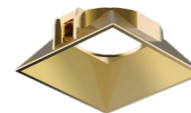

## Reflectors

Black

Black Chrome

Dark Specular

Gold

Matt

White

Secondary Reflector (square adjustable)  
Available for Ø100 downlight.