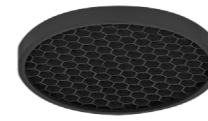

Accessory

Anti-glare accessory
Honeycomb mesh