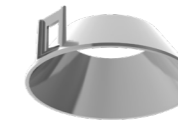

Dark Specular