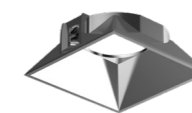

Dark Specular