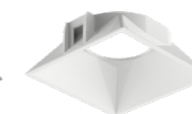

### Reflectors

Black

Black Chrome

Dark Specular

Gold

Matt

White

Secondary Reflector (square adjustable)  
Available for Ø68 downlight.