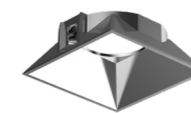

Dark Specular