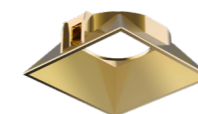

Versa

LED DOWNLIGHT | ADJUSTABLE

Product information

LED Power	11W
System Power	13W
CRI	>90Ra
CCT	2700K / 3000K / 4000K
System Lumen	775lm / 800lm / 850lm
System Efficiency	up to 65lm / W
Certification	CE / ROHS

Dimensions

Accessory

Trim

Primary

Primary Lens
Available for Ø68 downlight.

Primary Reflector
Available for Ø68 downlight.

Reflectors

Gold

Secondary Reflector (square adjustable)
Available for Ø68 downlight.