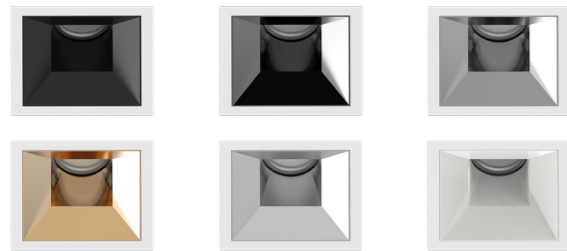

Versa LED DOWNLIGHT | FIXED

Product information

LED Power	18W
System Power	22W
CRI	>90Ra
CCT	2700K / 3000K / 4000K
System Lumen	1150lm / 1200lm / 1300lm
System Efficiency	up to 62lm / W
Certification	CE / ROHS

Dimensions

Accessory

Trim

Anti-glare ring

Anti-glare ring
Included

Primary Reflector

Primary Reflector
Available for Ø100 downlight.

Reflectors

Secondary Reflector (square adjustable)
Available for Ø100 downlight.