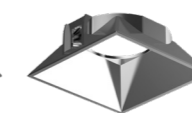

Dark Specular