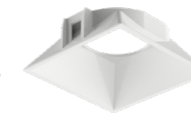

## Reflectors

Black

Black Chrome

Dark Specular

Gold

Matt

White

Secondary Reflector (square adjustable)  
Available for Ø100 downlight.