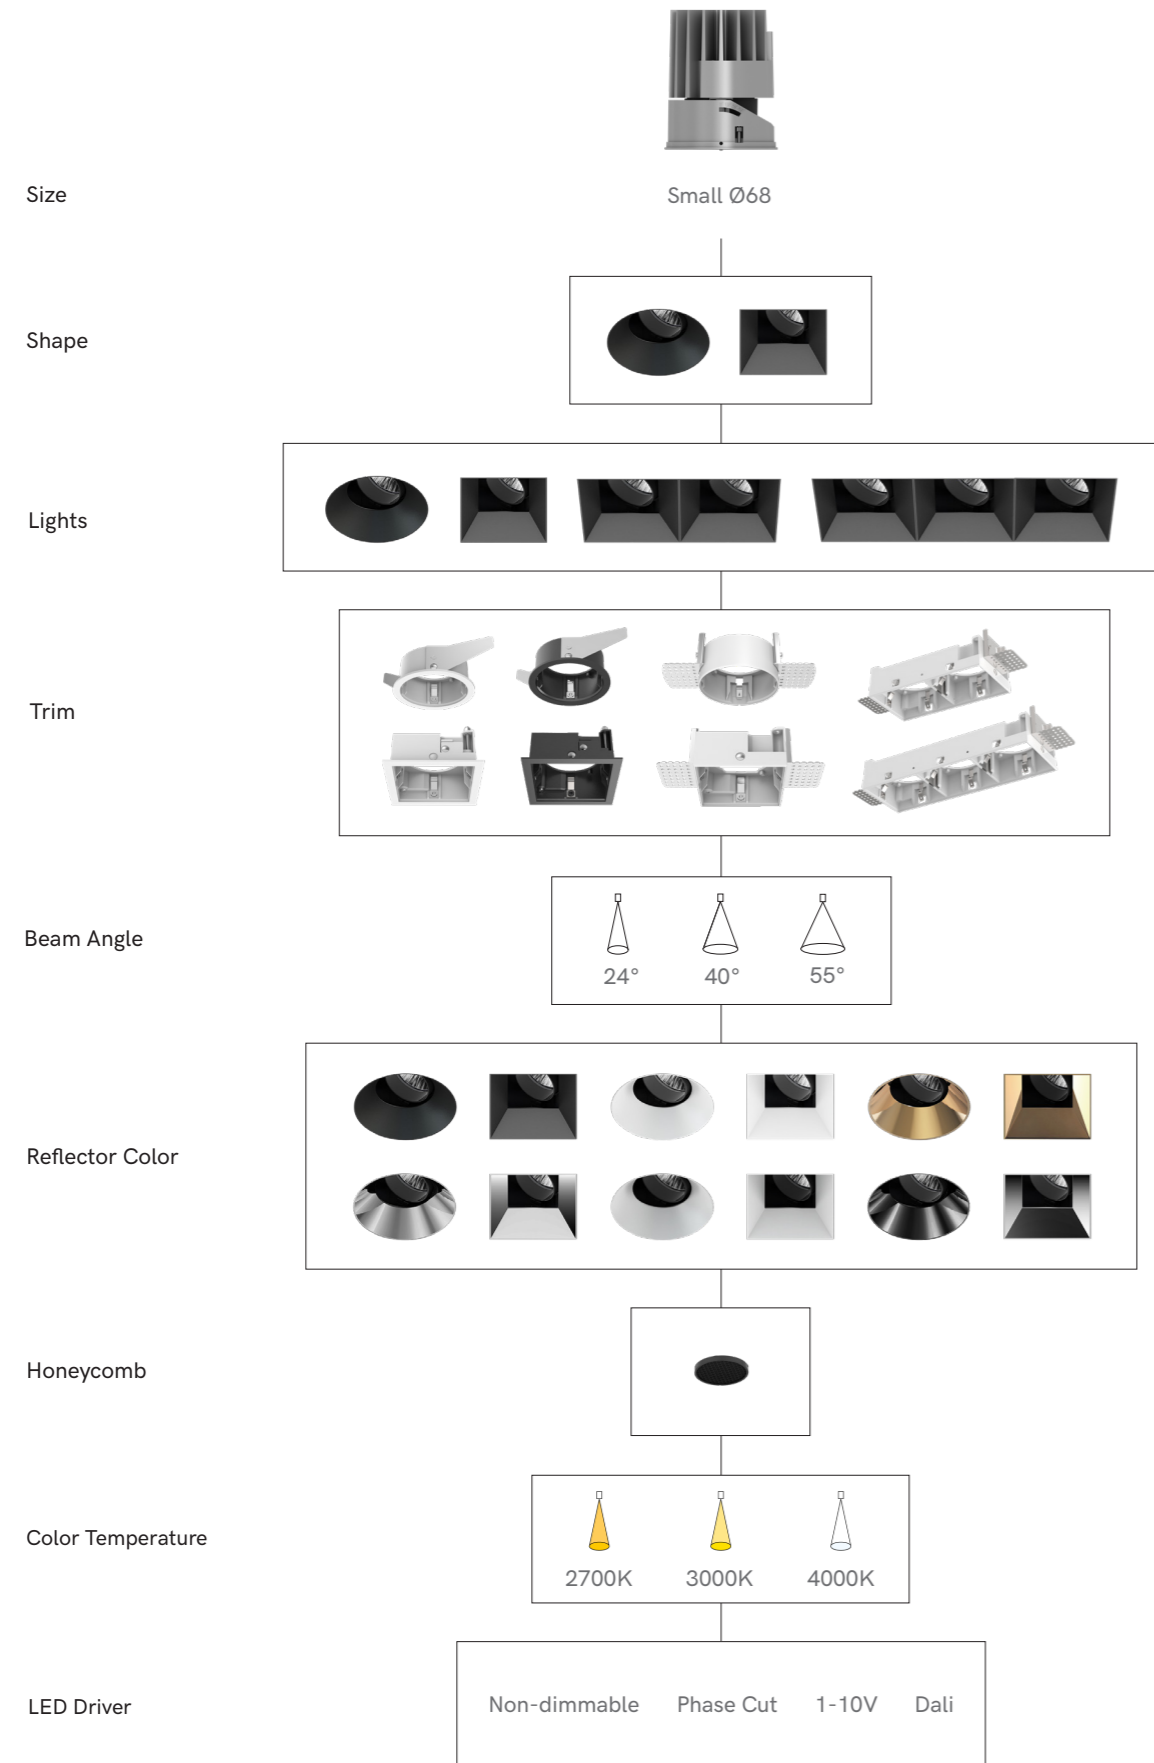

Versa BUILD YOUR OWN

Build your own Versa: www.nuudo.com/products/versa