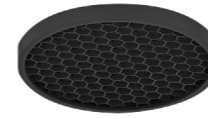

Accessory

Anti-glare accessory
Honeycomb mesh